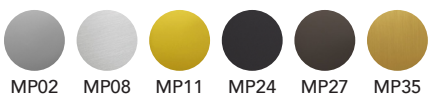

**cebi**®

□ always  
the best  
solutions

*DOOR HANDLES  
CATALOG 2022*

**WOON**  
A5210

**NARA**  
A5209