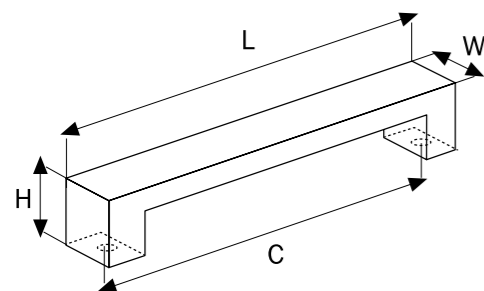

Code	Length	Central	Width	Height
A1211224	284 mm	224 mm	33 mm	16 mm

**OPTIONAL COLOURS**

**STANDARD COLOURS**

**A 193128**

Material  
Zinc Alloy

Code	Length	Central	Width	Height
A193128	150mm	128 mm	30 mm	18 mm