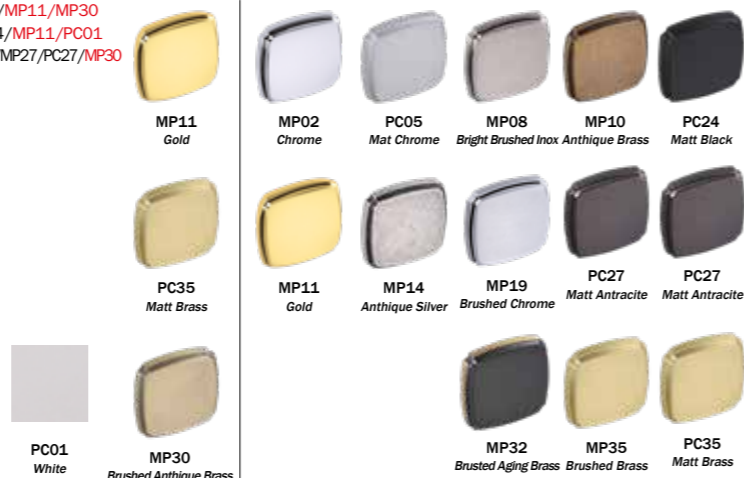

**A 4236002**

**A 465025**

**A 436025**

Material  
Zinc Alloy  
Aluminum

**OPTIONAL COLOURS**

**STANDARD COLOURS**

Code	Length	Central	Width	Height	Colour
A4180016	34 mm	16 mm	34 mm	30 mm	MP02/MP08/PC24/MP35/PC35/MP11/MP30
A465025	44 mm	-	39 mm	24 mm	MP02/PC05/MP08/MP19/PC24/MP11/PC01
A436025	40 mm	-	44 mm	24 mm	MP02/PC05/MP08/MP10/MP11/PC24/MP27/PC27/MP30

**A 4236001**

Material  
Zinc Alloy

**OPTIONAL COLOURS**

**STANDARD COLOURS**

Code	Length	Central	Width	Height
A4236002	40 mm	-	40 mm	29 mm
A4236001	30 mm	-	30 mm	28 mm

**A 499-9156**

Material  
Zinc Alloy

STANDARD COLOURS