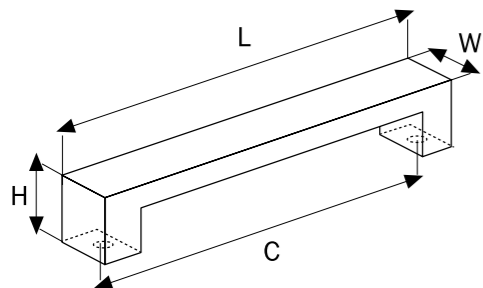

Material
Zinc Alloy

OPTIONAL COLOURS

STANDARD COLOURS

Code	Length	Central	Width	Height
A1106128	144 mm	128 mm	52 mm	17 mm

STANDARD COLOURS