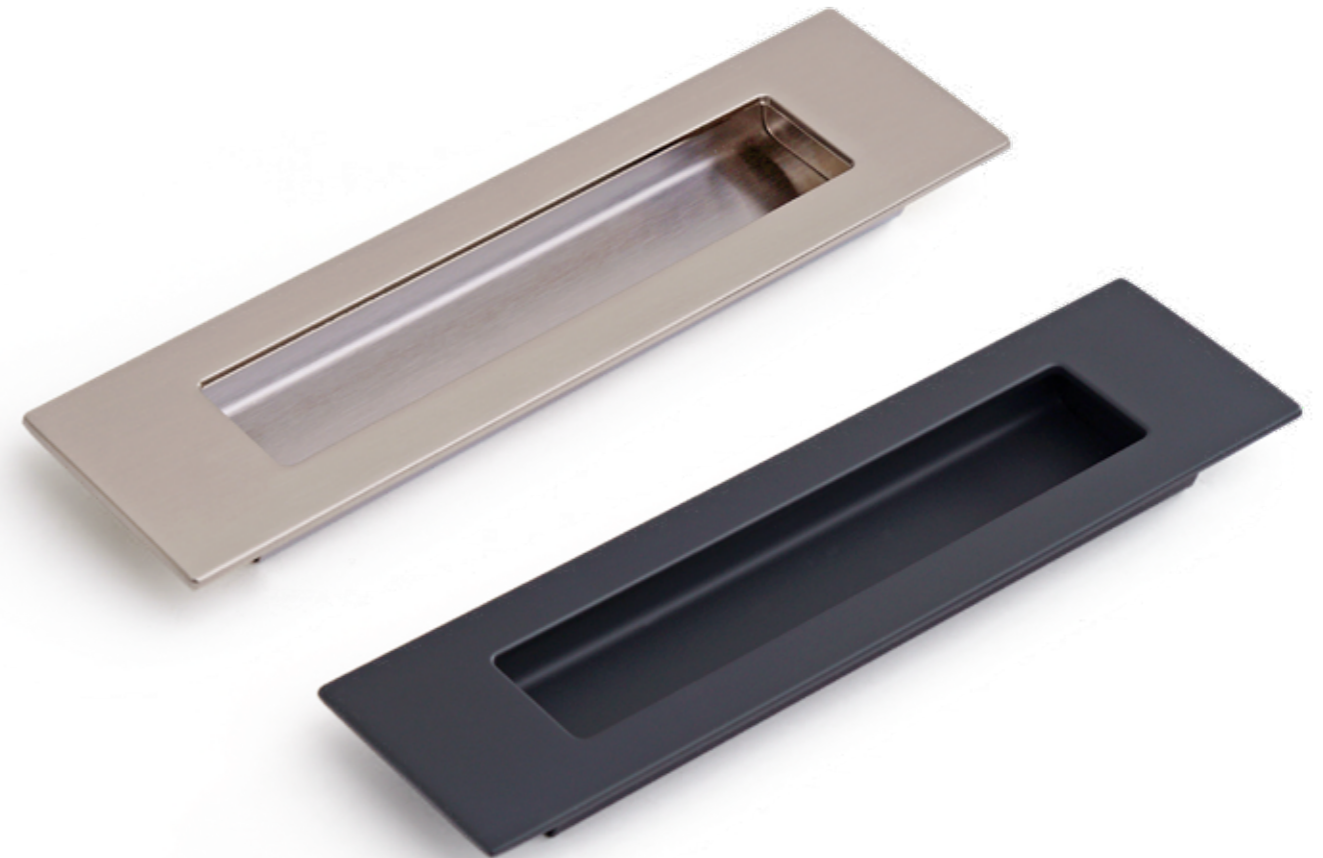

NEW
COLLECTION

A 1174160

Material
Zinc Alloy

OPTIONAL COLOURS

STANDARD COLOURS

Code	Length	Central	Width	Height
A1174160	200 mm	160 mm	52 mm	17 mm

MP11
Gold

MP02
Chrome

MP08
Bright Brushed Inox

PC24
Matt Black

MP27
Satin Anthracite

MP19
Brushed Chrome

MP30
Brushed Antique Brass

PC35
Matt Brass

PC27
Matt Anthracite

MP35
Brushed Brass