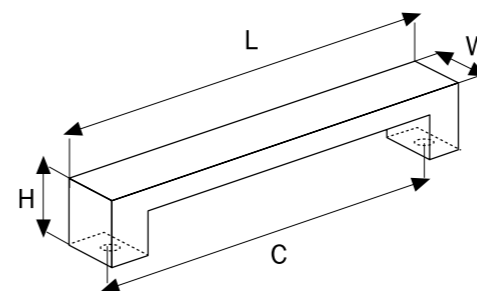

STANDARD COLOURS

Code	Length	Central	Width	Height
A1202192	224 mm	192 mm	64 mm	26 mm
A1202160	224 mm	160 mm	64 mm	26 mm
A1202064	128 mm	64 mm	64 mm	26 mm
A4202032	64 mm	32 mm	64 mm	26 mm