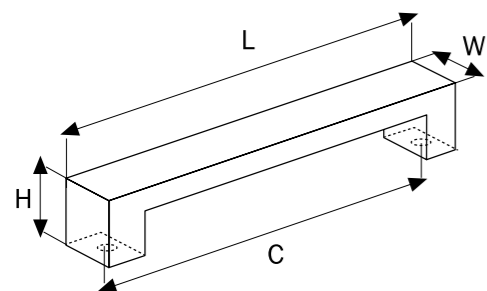

A 1122320
256
192

Material
Zinc Alloy
Aluminum

STANDARD COLOURS

Code	Length	Central	Width	Height
A1122320	355 mm	320 mm	24 mm	38 mm
A1122256	291 mm	256 mm	24 mm	38 mm
A1122192	227 mm	192 mm	24 mm	38 mm

A 1121320
256
192
A 4121016

Material
Zinc Alloy
Aluminum

STANDARD COLOURS

Code	Length	Central	Width	Height
A1121320	359 mm	320 mm	21 mm	38 mm
A1121256	295 mm	256 mm	21 mm	38 mm
A1121192	231 mm	192 mm	21 mm	38 mm
A4121016	50 mm	16 mm	21 mm	38 mm