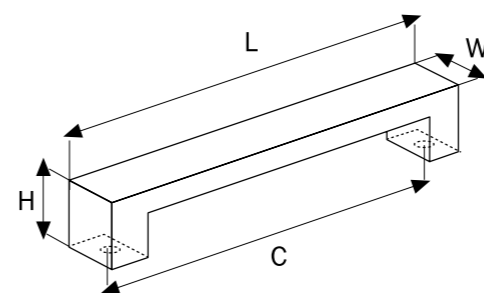

OPTIONAL COLOURS

MP02
Chrome

MP11
Gold

MP30
Brushed Antique Brass

PC24
Matt Black

PC27
Matt Antracite

PC35
Matt Brass

STANDARD COLOURS