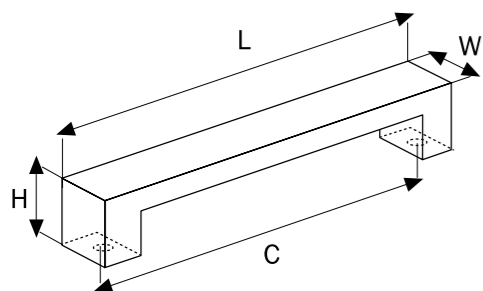

A 360128
096
032

Material
Zinc Alloy

Code	Length	Central	Width	Height
A360128	140 mm	128 mm	25 mm	25 mm
A360096	110 mm	96 mm	25 mm	25 mm
A360032	50 mm	32 mm	22 mm	20 mm

OPTIONAL COLOURS STANDARD COLOURS

A 359160
096
032

Material
Zinc Alloy

Code	Length	Central	Width	Height
A359160	188 mm	160 mm	28 mm	25 mm
A359096	124 mm	96 mm	28 mm	25 mm
A359032	43 mm	32 mm	43 mm	25 mm

OPTIONAL COLOURS STANDARD COLOURS