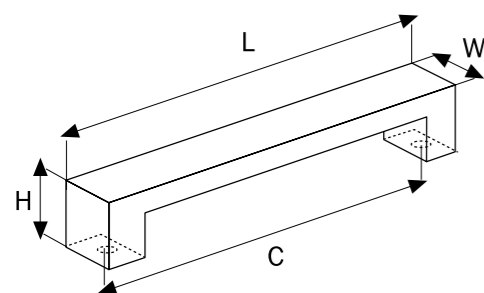

**PC35**  
Matt Brass

**MP02**  
Chrome

**MP08**  
Bright Brushed Inox

**MP11**  
Gold

**PC24**  
Matt Black

**A 1126320**  
160  
**A 4126002**  
**A 4126001**

Material  
Zinc Alloy

Code	Length	Central	Width	Height
<b>A1126320</b>	349 mm	320 mm	14 mm	34 mm
<b>A1126160</b>	189 mm	160 mm	14 mm	34 mm
<b>A4126002</b>	40 mm	-	40 mm	30 mm
<b>A4126001</b>	20 mm	-	20 mm	30 mm