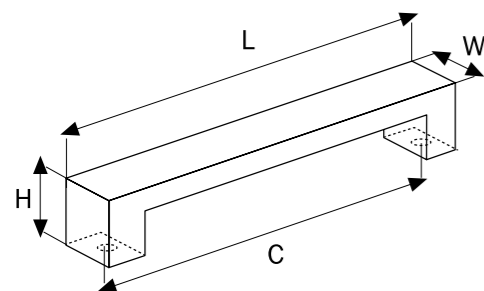

A 1124320
256
192
A 4124016

OPTIONAL COLOURS

STANDARD COLOURS

Code	Length	Central	Width	Height
A1124320	372 mm	320 mm	20 mm	40 mm
A1124256	308 mm	256 mm	20 mm	40 mm
A1124192	244 mm	192 mm	20 mm	40 mm
A4124016	60 mm	16 mm	22 mm	41 mm

A 1123320
256
192
A 4123016

OPTIONAL COLOURS

STANDARD COLOURS

Code	Length	Central	Width	Height
A1123320	380 mm	320 mm	22 mm	38 mm
A1123256	316 mm	256 mm	22 mm	38 mm
A1123192	252 mm	192 mm	22 mm	38 mm
A4123016	60 mm	16 mm	22 mm	38 mm