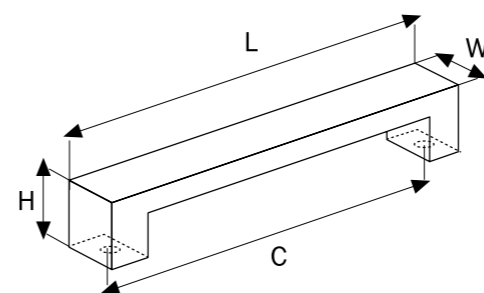

Material
Zinc Alloy

Code	Length	Central	Width	Height
A1172064	132 mm	64 mm	40 mm	22 mm
A4172032	100 mm	32 mm	40 mm	22 mm