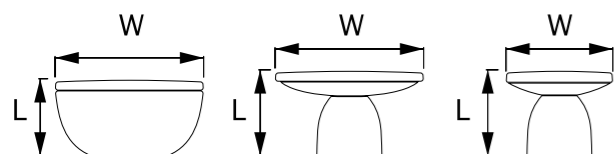

BODY COLOURS STANDARD COLOURS

A 4135-001  
002

A 41350029146

A 41350029148

A 41350019148

Material  
Zinc Alloy

Code	Width	Height
A41350019148	36 mm	29 mm
A41350029148	50 mm	29 mm
A41350029146	50 mm	26 mm

BODY COLOURS STANDARD COLOURS