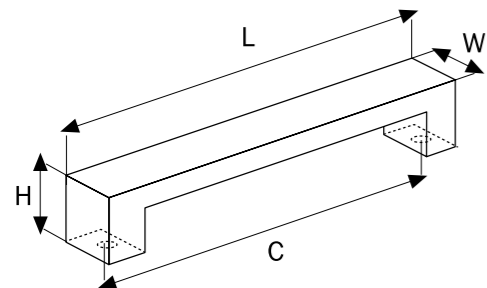

Material
Zinc Alloy

Code	Length	Central	Width	Height
A356128	140 mm	128 mm	34 mm	24 mm
A356096	108 mm	96 mm	34 mm	24 mm
A356032	44 mm	32 mm	34 mm	24 mm