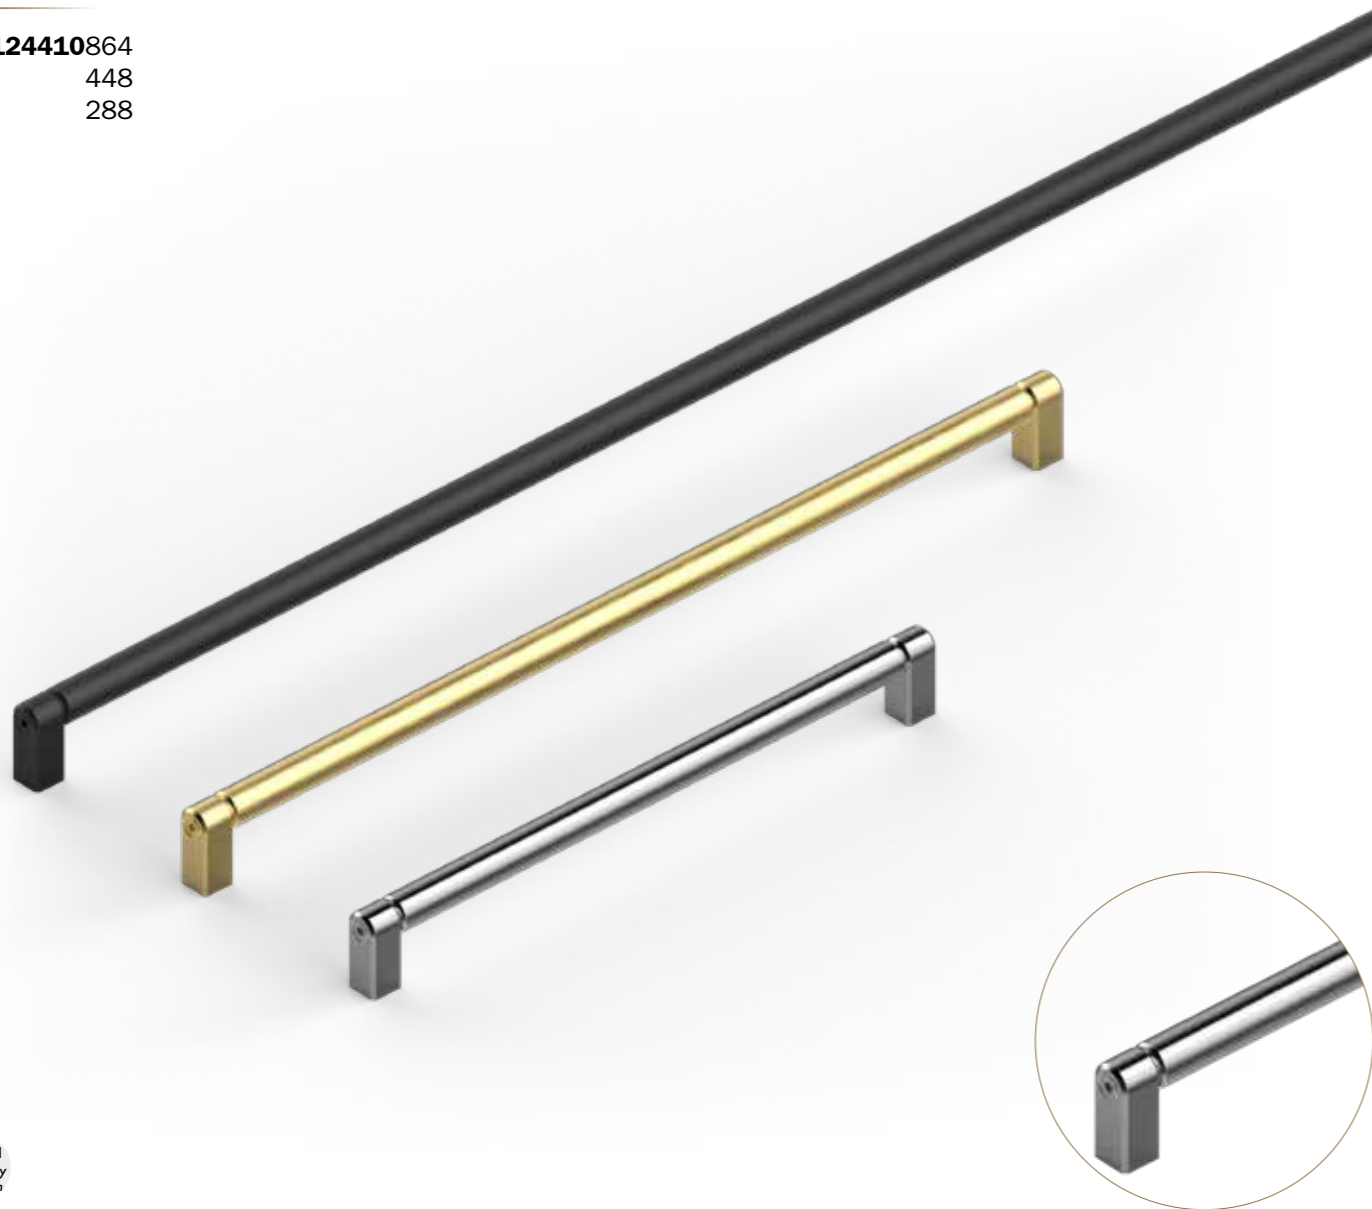

A 124410864
448
288

Material
Zinc Alloy
Aluminum

Code	Length	Central	Width	Height
A124410864	882 mm	864 mm	16 mm	38 mm
A124410448	466 mm	448 mm	16 mm	38 mm
A124410288	306 mm	288 mm	16 mm	38 mm