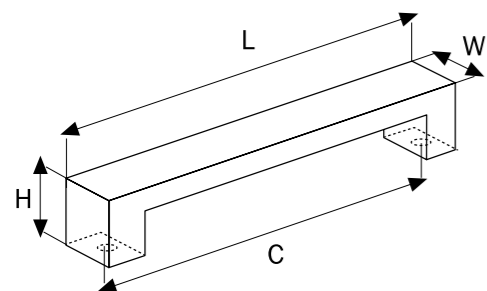

A 1211224

Material
Zinc Alloy

Code	Length	Central	Width	Height
A1211224	284 mm	224 mm	33 mm	16 mm

OPTIONAL COLOURS

STANDARD COLOURS