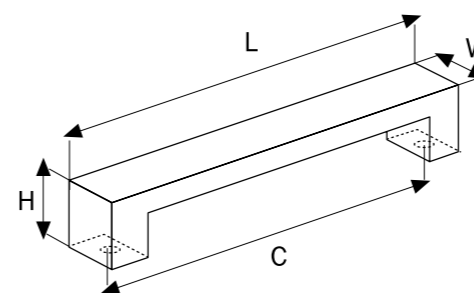

Material
Zinc Alloy

Code	Length	Central	Width	Height
A1169096	140 mm	96 mm	44 mm	24 mm
A1169064	108 mm	64 mm	44 mm	24 mm