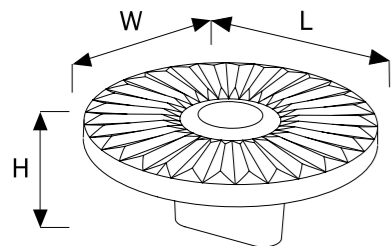

A 4194016

Material  
Zinc Alloy

STANDARD COLOURS

Code	Length	Central	Width	Height
A4194016	60 mm	16 mm	60 mm	26 mm

**A 4193016**

Material  
Zinc Alloy

STANDARD COLOURS

Code	Length	Central	Width	Height
A4193016	60 mm	16 mm	60 mm	26 mm