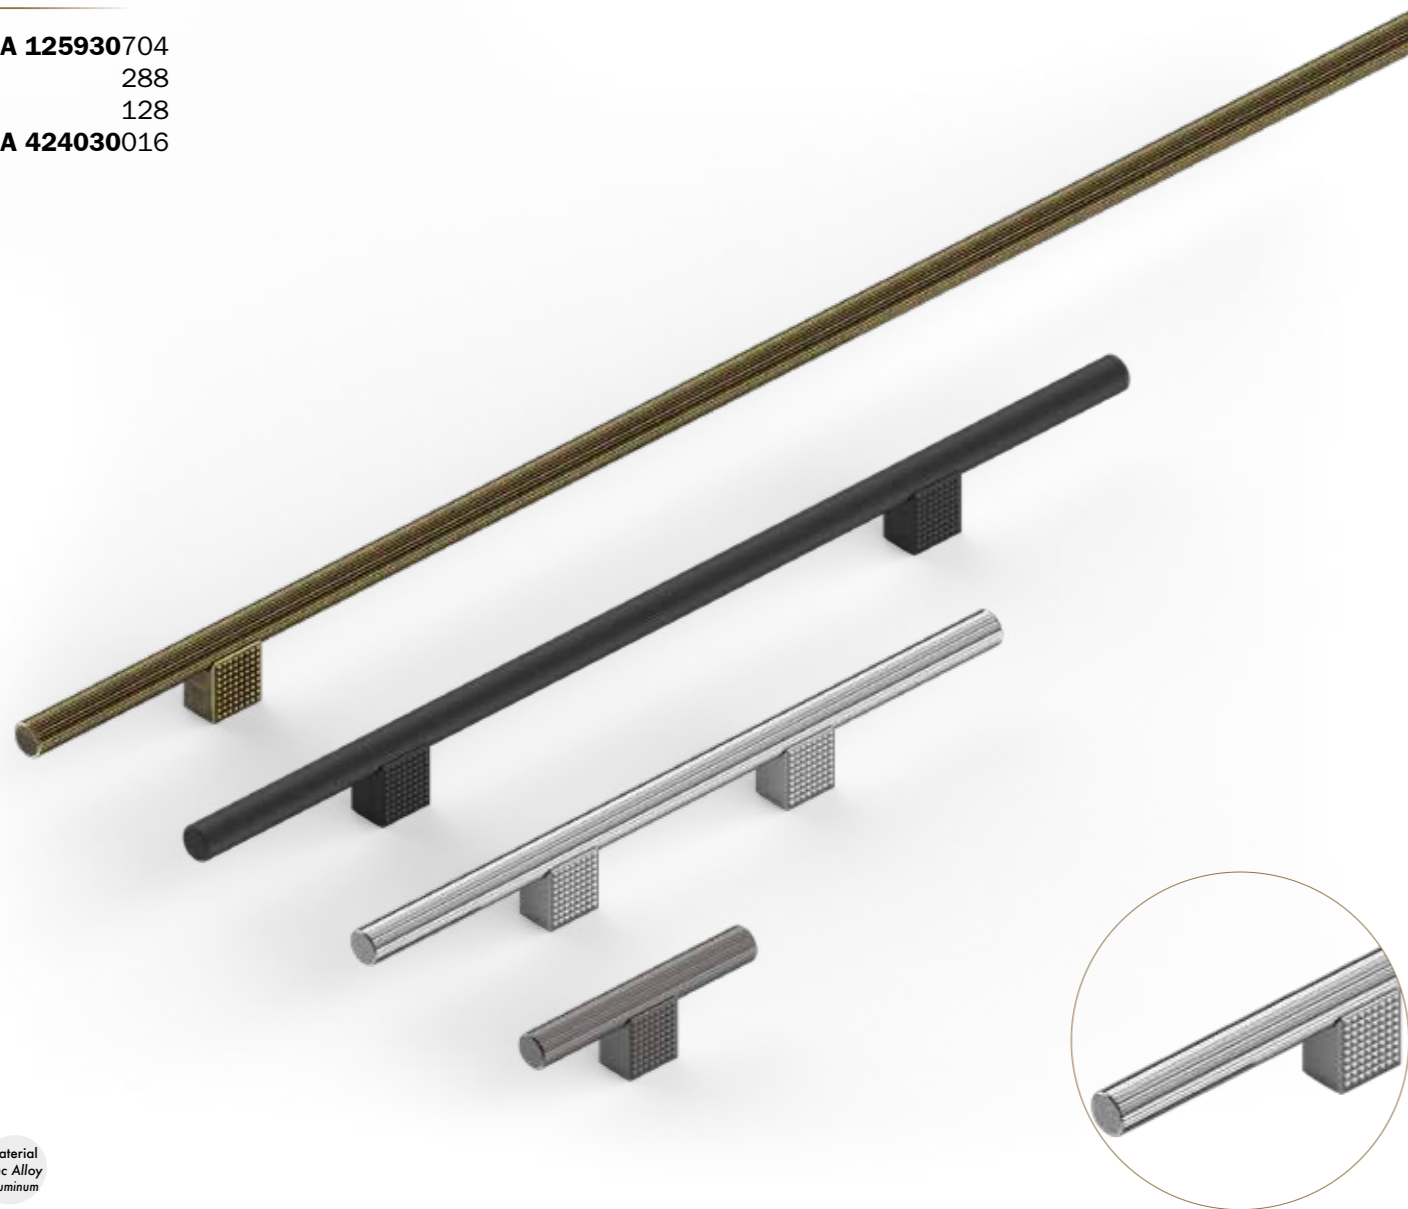

A 125930704
288
128
A 424030016

Material
Zinc Alloy
Aluminum

Code	Length	Central	Width	Height
A125930704	916 mm	704 mm	16 mm	38 mm
A125930288	500 mm	288 mm	16 mm	38 mm
A125930128	340 mm	128 mm	16 mm	38 mm
A424030016	116 mm	16 mm	16 mm	38 mm