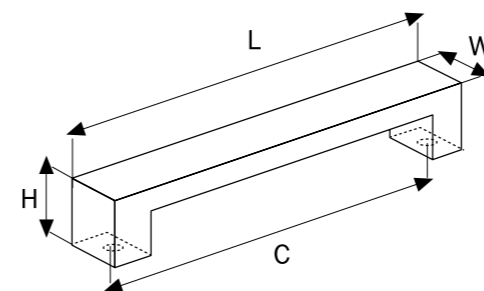

MP02
Chrome

MP08
Bright Brushed Inox

PC24
Matt Black

MP19
Brushed Chrome

PC27
Matt Anthracite

MP27
Satin Anthracite