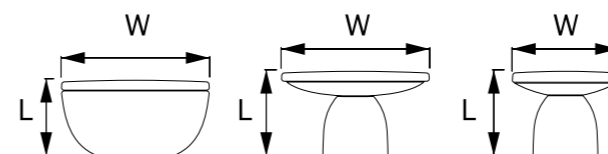

BODY COLOURS STANDARD COLOURS

A 4135-001  
002

A 41350029146

A 41350029148

A 41350019148

Material  
Zinc Alloy

Code	Width	Height
A41350019148	36 mm	29 mm
A41350029148	50 mm	29 mm
A41350029146	50 mm	26 mm

BODY COLOURS STANDARD COLOURS