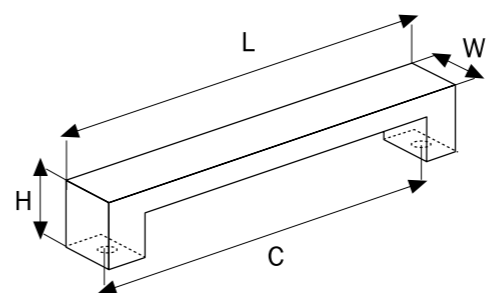

Material
Zinc Alloy

Code	Length	Central	Width	Height
A1133128	177 mm	128 mm	20 mm	25 mm
A4133032	73 mm	32 mm	20 mm	25 mm