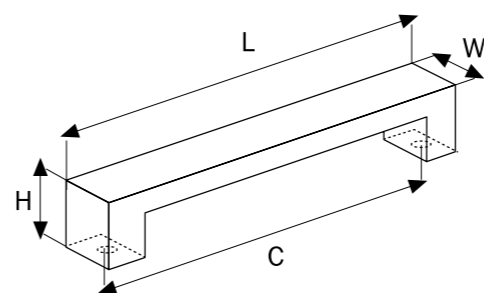

**A 126610800**  
384  
224

Material  
Zinc Alloy  
Aluminum

Code	Length	Central	Width	Height
A126610800	916 mm	800 mm	16 mm	38 mm
A126610384	500 mm	384 mm	16 mm	38 mm
A126610224	340 mm	224 mm	16 mm	38 mm