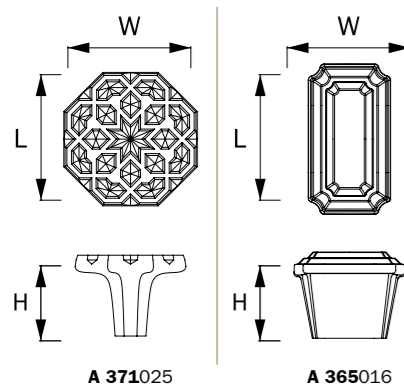

STANDARD COLOURS

Code	Length	Central	Width	Height	Colour
A371025	35 mm	-	35 mm	25 mm	MP10/MP14/MP30
A365016	36 mm	16 mm	20 mm	28 mm	MP02/MP10/MP11/MP14/PC24/MP27/PC27/MP30