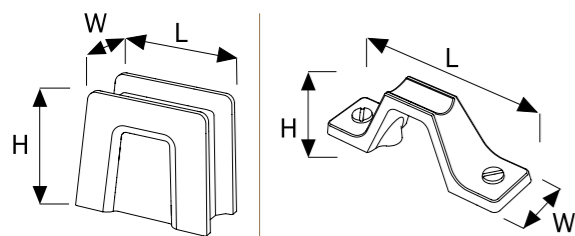

A 4123016

OPTIONAL COLOURS

STANDARD COLOURS

Code	Length	Central	Width	Height	Colour
A1140192	32 mm	16mm	16 mm	27 mm	MP02/MP10/MP14/PC24/PC35/MP35/MP30
A4133032	73 mm	32 mm	20 mm	25 mm	MP10/PC24/MP14/PC35/MP35
A4131001	16 mm	-	16 mm	26 mm	MP02/MP11/PC24/PC27/MP27/MP30/PC35/MP35/MP51

A 4140016

A 4133032

A 4131001