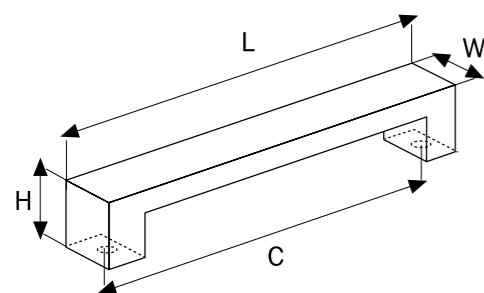

STANDARD COLOURS

**A 1112320**  
128  
**A 4112032**

Material  
Zinc Alloy

STANDARD COLOURS

Code	Length	Central	Width	Height
<b>A1112320</b>	350 mm	320 mm	10 mm	30 mm
<b>A1112128</b>	234 mm	128 mm	10 mm	30 mm
<b>A4112032</b>	77 mm	32 mm	10 mm	30 mm