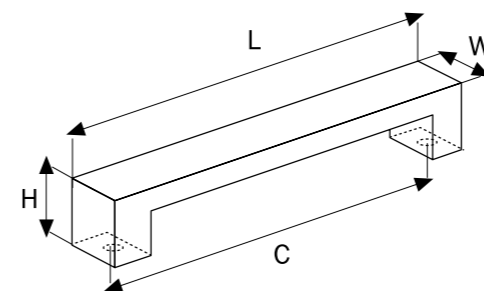

# MODERN FURNITURE HANDLES & KNOBS

**A 126730704**  
288  
128

Material  
Zinc Alloy  
Aluminum

Code	Length	Central	Width	Height
A126730704	916 mm	704 mm	16 mm	38 mm
A126730288	500 mm	288 mm	16 mm	38 mm
A126730128	340 mm	128 mm	16 mm	38 mm

OPTIONAL COLOURS

STANDARD COLOURS

**A 126720704**  
288  
128

Material  
Zinc Alloy  
Aluminum

Code	Length	Central	Width	Height
A126720704	916 mm	704 mm	16 mm	38 mm
A126720288	500 mm	288 mm	16 mm	38 mm
A126720128	340 mm	128 mm	16 mm	38 mm