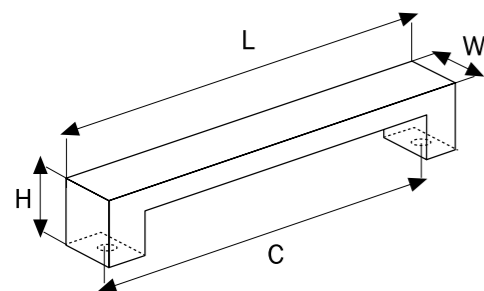

Material
Zinc Alloy

Code	Length	Central	Width	Height
A346128	212 mm	128 mm	41 mm	26 mm
A346096	180 mm	96 mm	38 mm	26 mm
A346016	80 mm	16 mm	37 mm	25 mm