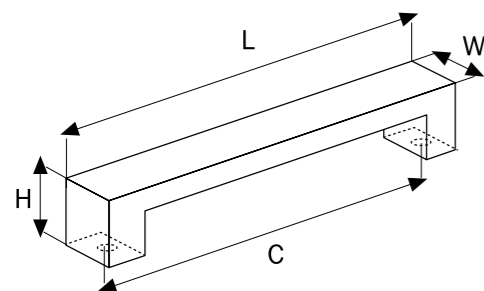

# MODERN FURNITURE HANDLES & KNOBS

**A 126730704**  
288  
128

Material  
Zinc Alloy  
Aluminum

Code	Length	Central	Width	Height
A126730704	916 mm	704 mm	16 mm	38 mm
A126730288	500 mm	288 mm	16 mm	38 mm
A126730128	340 mm	128 mm	16 mm	38 mm