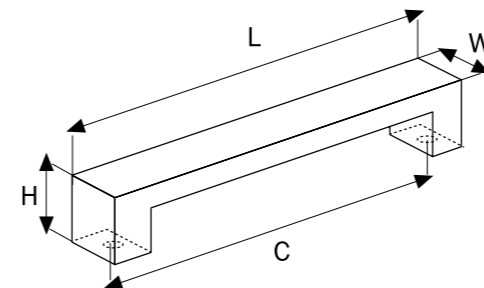

Material  
Zinc Alloy

Code	Length	Central	Width	Height
A1179032	100 mm	32 mm	41 mm	23 mm

STANDARD COLOURS

A 4178032

Material  
Zinc Alloy

Code	Length	Central	Width	Height
A1178032	100 mm	32 mm	41 mm	23 mm

STANDARD COLOURS