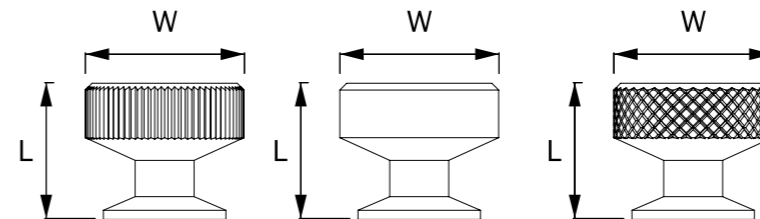

OPTIONAL COLOURS      STANDARD COLOURS

**B 4235002**  
**B 4238002**  
**B 4254002**

**B 4254002**

**B 4238002**

**B 4235002**

Material  
Aluminum

Code	Width	Height
<b>B4235002</b>	35 mm	30 mm
<b>B4238002</b>	35 mm	30 mm
<b>B4254002</b>	35 mm	30 mm