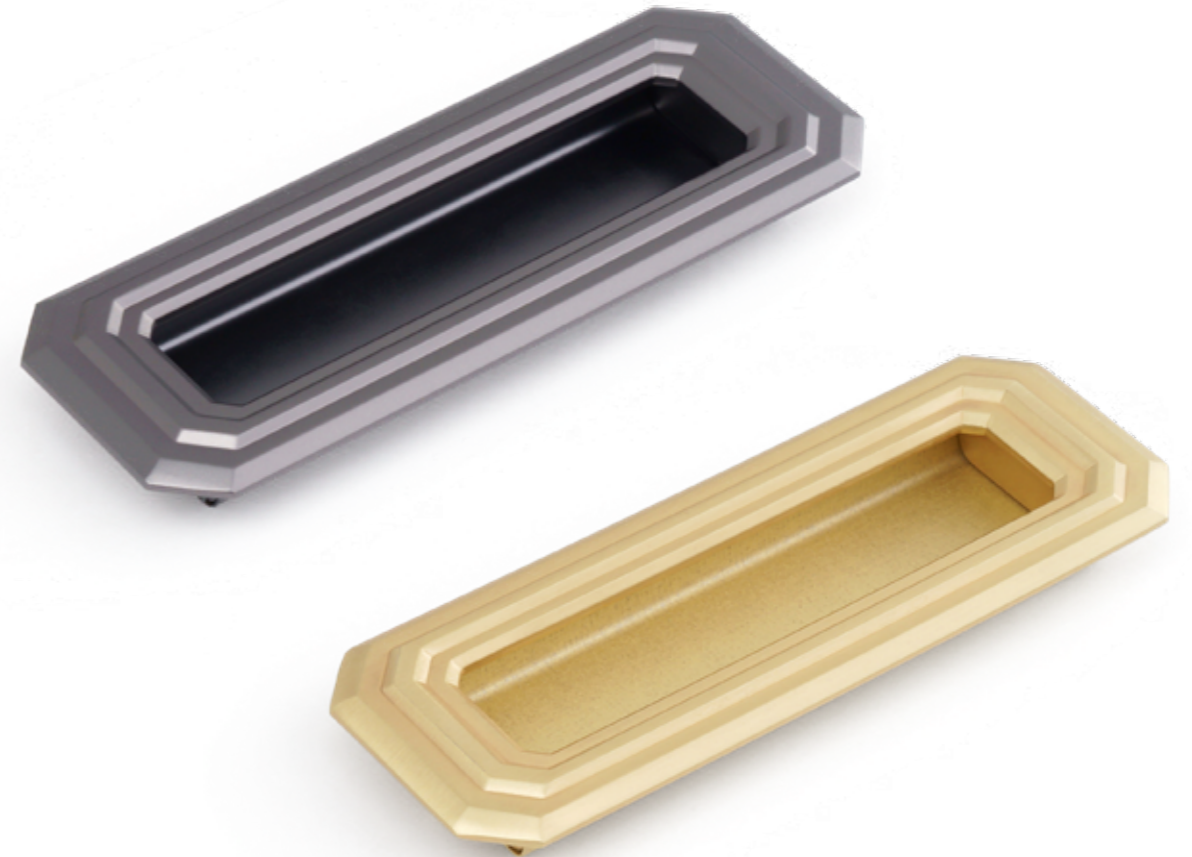

A 1101128

Material
Zinc Alloy

STANDARD COLOURS

Code	Length	Central	Width	Height
A1101128	154 mm	128 mm	54 mm	18 mm