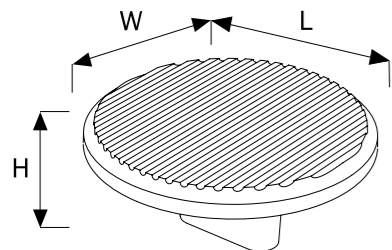

Material  
Zinc Alloy

STANDARD COLOURS

Code	Length	Central	Width	Height
A4198016	60 mm	16 mm	60 mm	26 mm

A 4197016

Material  
Zinc Alloy

STANDARD COLOURS

Code	Length	Central	Width	Height
A4197016	60 mm	16 mm	60 mm	26 mm