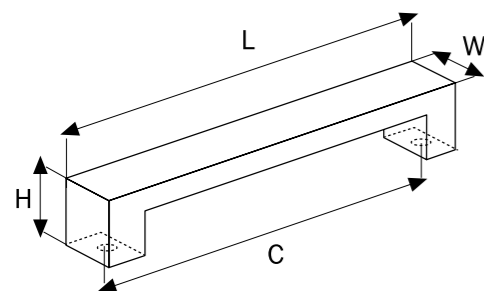

A 939192
064
032

Material
Zinc Alloy

OPTIONAL COLOURS

STANDARD COLOURS

Code	Length	Central	Width	Height
A939192	320 mm	192 mm	26 mm	21 mm
A939064	220 mm	64 mm	26 mm	21 mm
A939032	120 mm	32 mm	24 mm	21 mm

PC04
Matt Inox

MP02
Chrome

MP08
Bright Brushed Inox

PC24
Matt Black

PC05
Mat Chrome

MP19
Brushed Chrome

PC27
Matt Anthracite

MP27
Satin Anthracite

A 935320
160

Material
Zinc Alloy

STANDARD COLOURS

Code	Length	Central	Width	Height
A935320	360 mm	320 mm	20 mm	24 mm
A935160	200 mm	160 mm	20 mm	24 mm

MP02
Chrome

MP08
Bright Brushed Inox

PC24
Matt Black

MP19
Brushed Chrome

PC27
Matt Anthracite

MP27
Satin Anthracite