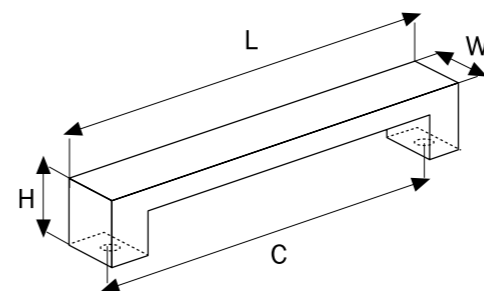

Material
Zinc Alloy

Code	Length	Central	Width	Height
A359160	188 mm	160 mm	28 mm	25 mm
A359096	124 mm	96 mm	28 mm	25 mm
A359032	43 mm	32 mm	43 mm	25 mm