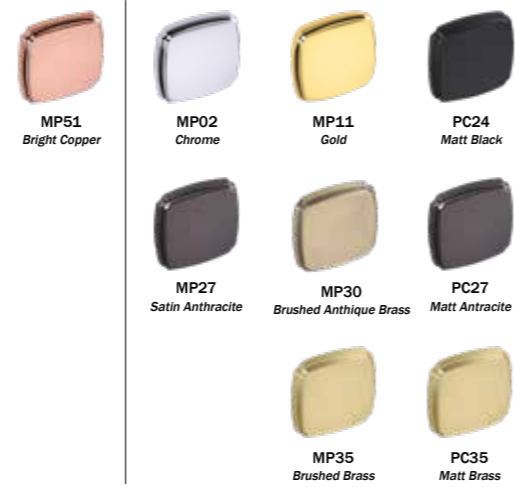

A 1211224

Material  
Zinc Alloy

Code	Length	Central	Width	Height
A1211224	284 mm	224 mm	33 mm	16 mm

OPTIONAL COLOURS

STANDARD COLOURS

cebi.

always  
the best  
solutions

# GROOVE HANDLES

**A 200160**

Material  
Zinc Alloy

Code	Length	Central	Width	Height
A200160	172 mm	160 mm	48 mm	15 mm

**OPTIONAL COLOURS**

**STANDARD COLOURS**

**A 1211224**

Material  
Zinc Alloy