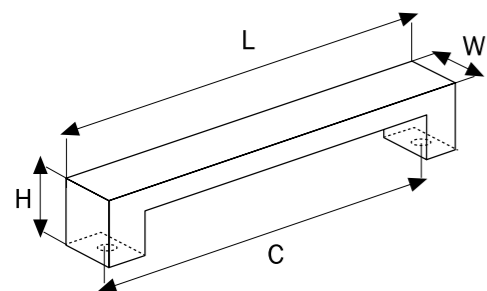

A 1175160

Material
Zinc Alloy

STANDARD COLOURS

Code	Length	Central	Width	Height
A1175160	200 mm	160 mm	52 mm	17 mm

MP11
Gold

NEW
COLLECTION

A 1174160

Material
Zinc Alloy

OPTIONAL COLOURS

STANDARD COLOURS

Code	Length	Central	Width	Height
A1174160	200 mm	160 mm	52 mm	17 mm

MP11
Gold

MP02
Chrome

MP08
Bright Brushed Inox

PC24
Matt Black

MP27
Satin Anthracite

MP19
Brushed Chrome

MP30
Brushed Antique Brass

PC35
Matt Brass

PC27
Matt Anthracite

MP35
Brushed Brass