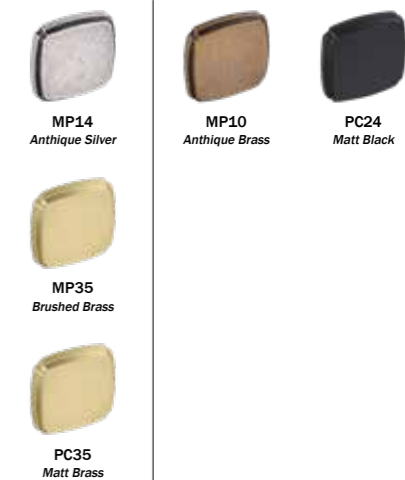

# MODERN FURNITURE HANDLES & KNOBS

**A 1140192**  
096  
**A 4140016**

Material  
Zinc Alloy

Code	Length	Central	Width	Height
<b>A1140192</b>	208 mm	192 mm	16 mm	27 mm
<b>A1140096</b>	112 mm	96 mm	16 mm	27 mm
<b>A4140016</b>	32 mm	16mm	16 mm	27 mm

OPTIONAL COLOURS

STANDARD COLOURS

**A 1133128**  
**A 4133032**

Material  
Zinc Alloy

Code	Length	Central	Width	Height
<b>A1133128</b>	177 mm	128 mm	20 mm	25 mm
<b>A4133032</b>	73 mm	32 mm	20 mm	25 mm

OPTIONAL COLOURS

STANDARD COLOURS

**A 1131064**  
**A 4131001**

Material  
Zinc Alloy

Code	Length	Central	Width	Height
<b>A1131064</b>	80 mm	64 mm	16 mm	26 mm
<b>A4131001</b>	16 mm	-	16 mm	26 mm

OPTIONAL COLOURS

**MP35**  
Brushed Brass