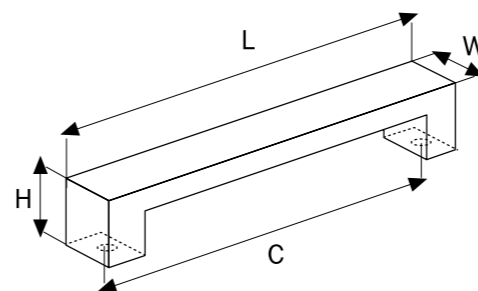

STANDARD COLOURS

Code	Length	Central	Width	Height
A1204192	224 mm	192 mm	64 mm	26 mm
A1204160	224 mm	160 mm	64 mm	26 mm
A1204064	128 mm	64 mm	64 mm	26 mm
A4204032	64 mm	32 mm	64 mm	26 mm