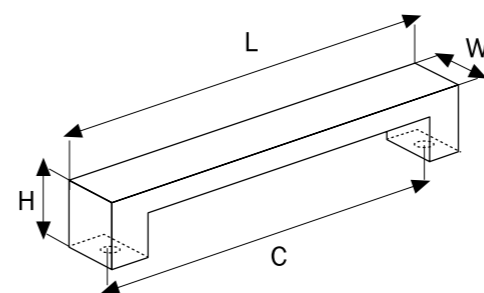

**A 124020896**  
480  
320  
**A 424020016**

Material  
Zinc Alloy  
Aluminum

Code	Length	Central	Width	Height
<b>A124020896</b>	916 mm	896 mm	16 mm	38 mm
<b>A124020480</b>	500 mm	480 mm	16 mm	38 mm
<b>A124020320</b>	340 mm	320 mm	16 mm	38 mm
<b>A424020016</b>	116 mm	16 mm	16 mm	38 mm