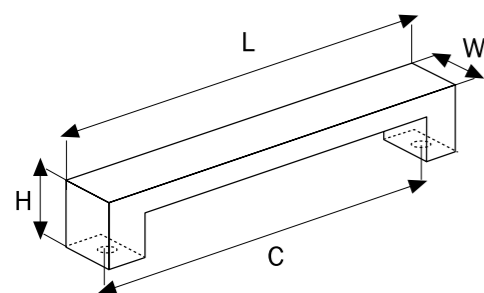

STANDARD COLOURS