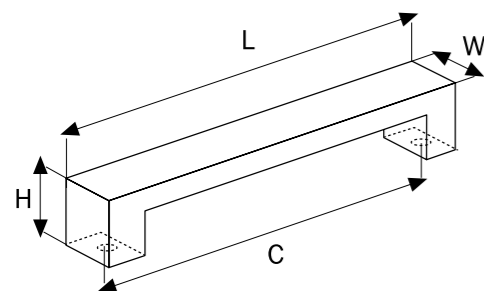

Material
Zinc Alloy

Code	Length	Central	Width	Height
A200160	172 mm	160 mm	48 mm	15 mm