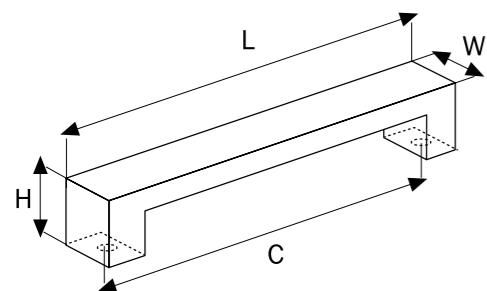

# SYMMETRICAL FURNITURE HANDLES & KNOBS

**A 1207192**  
160  
**A 4107064**  
**A 4207032**

Material  
Zinc Alloy

Code	Length	Central	Width	Height
<b>A1207192</b>	224 mm	192 mm	64 mm	26 mm
<b>A1207160</b>	224 mm	160 mm	64 mm	26 mm
<b>A4107064</b>	128 mm	64 mm	64 mm	26 mm
<b>A4207032</b>	64 mm	32 mm	64 mm	26 mm