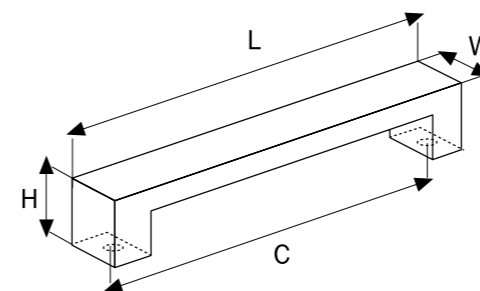

OPTIONAL COLOURS

STANDARD COLOURS