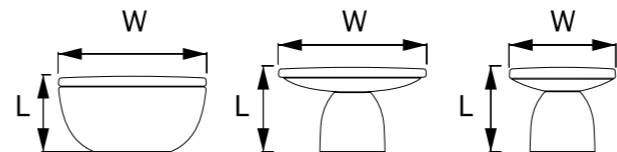

STANDARD COLOURS

A 4138-001  
002

Material  
Zinc Alloy

Code	Width	Height
A41380019148	36 mm	28 mm
A41380029148	50 mm	28 mm
A41380029146	50 mm	25 mm

BODY COLOURS

STANDARD COLOURS

A 4137-001  
002

A 41370029147