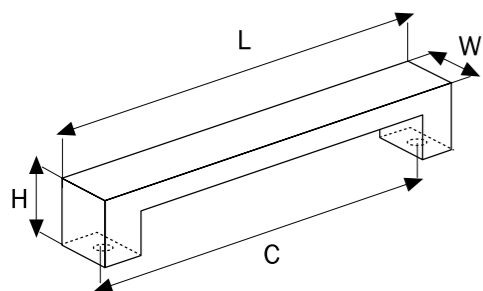

**MP35**  
Brushed Brass

A 1173160

Material  
Zinc Alloy

Code	Length	Central	Width	Height
A1173160	200 mm	160 mm	52 mm	17 mm

OPTIONAL COLOURS

STANDARD COLOURS

NEW  
COLLECTION

A 1171160