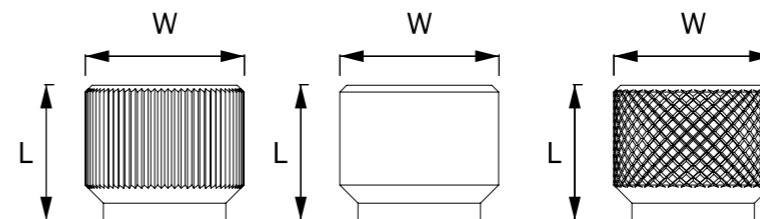

OPTIONAL COLOURS

STANDARD COLOURS

**B 4234002**  
**B 4237002**  
**B 4253002**

**B 4237002**

**B 4253002**

**B 4234002**

Material  
Aluminum

Code	Width	Height
<b>B4234002</b>	35 mm	30 mm
<b>B4237002</b>	35 mm	30 mm
<b>B4253002</b>	35 mm	30 mm