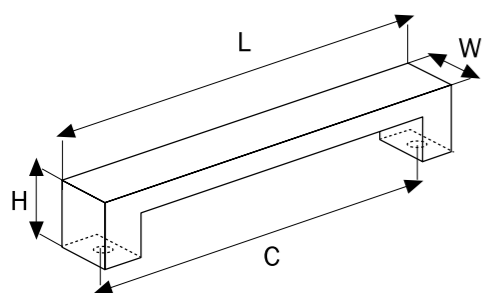

OPTIONAL COLOURS

STANDARD COLOURS

**A 124410864**  
448  
288

Material  
Zinc Alloy  
Aluminum

Code	Length	Central	Width	Height
A124410864	882 mm	864 mm	16 mm	38 mm
A124410448	466 mm	448 mm	16 mm	38 mm
A124410288	306 mm	288 mm	16 mm	38 mm