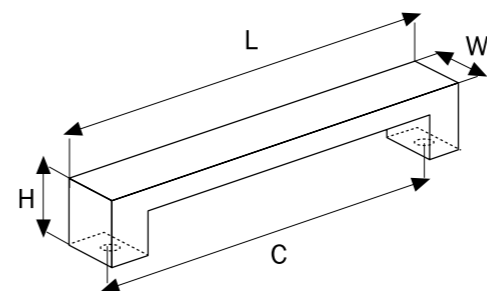

A 1175160

Material
Zinc Alloy

STANDARD COLOURS

Code	Length	Central	Width	Height
A1175160	200 mm	160 mm	52 mm	17 mm

MP11
Gold

NEW
COLLECTION

A 1174160

Material
Zinc Alloy

OPTIONAL COLOURS

STANDARD COLOURS

Code	Length	Central	Width	Height
A1174160	200 mm	160 mm	52 mm	17 mm

MP11
Gold

MP02
Chrome

MP08
Bright Brushed Inox

PC24
Matt Black

MP27
Satin Anthracite

MP19
Brushed Chrome

MP30
Brushed Antique Brass

PC35
Matt Brass

PC27
Matt Anthracite

MP35
Brushed Brass