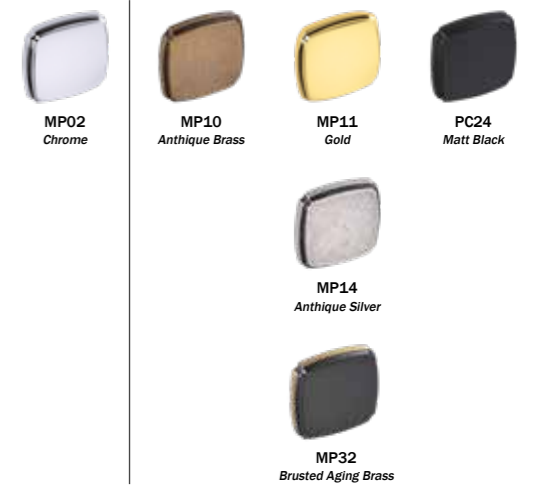

OPTIONAL COLOURS

STANDARD COLOURS