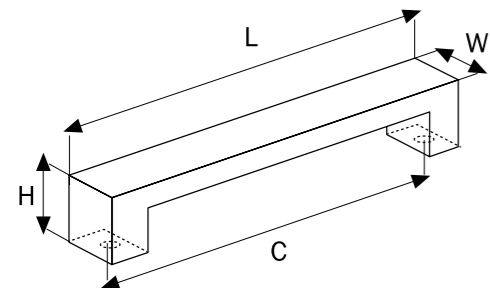

Material
Zinc Alloy

Code	Length	Central	Width	Height
A1179032	100 mm	32 mm	41 mm	23 mm