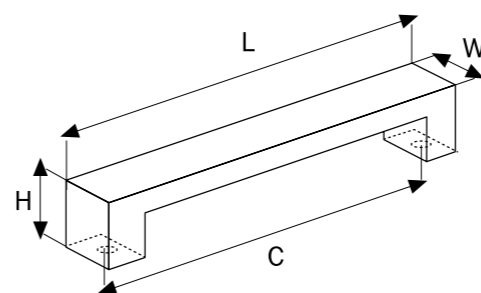

OPTIONAL COLOURS

MP02
Chrome

MP11
Gold

STANDARD COLOURS

MP30
Brushed Antique Brass

PC24
Matt Black

PC27
Matt Antracite

PC35
Matt Brass