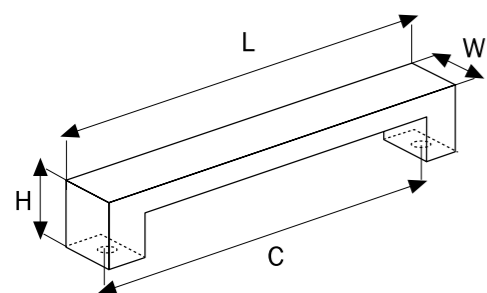

# MODERN FURNITURE HANDLES & KNOBS

**A 1140192**  
096  
**A 4140016**

Material  
Zinc Alloy

Code	Length	Central	Width	Height
<b>A1140192</b>	208 mm	192 mm	16 mm	27 mm
<b>A1140096</b>	112 mm	96 mm	16 mm	27 mm
<b>A4140016</b>	32 mm	16mm	16 mm	27 mm