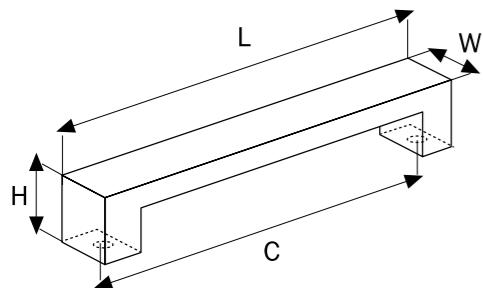

STANDARD COLOURS

Code	Length	Central	Width	Height
A1217064	110 mm	64 mm	74 mm	26 mm
A1199064	110 mm	64 mm	74 mm	26 mm