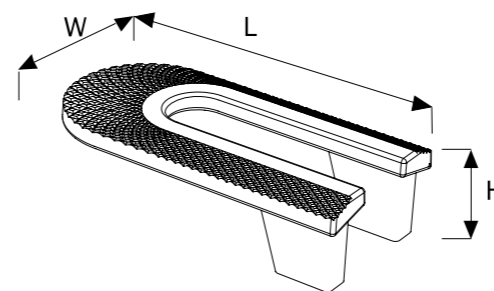

STANDARD COLOURS

Code	Length	Central	Width	Height
A4200032	99 mm	32 mm	46 mm	26 mm