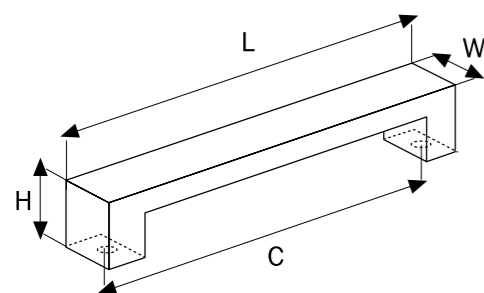

OPTIONAL COLOURS

MP02
Chrome

MP11
Gold

MP30
Brushed Antique Brass

PC24
Matt Black

PC27
Matt Antracite

PC35
Matt Brass