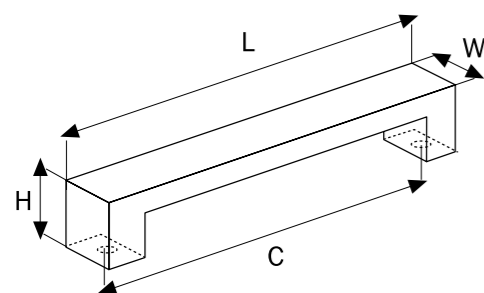

# MODERN FURNITURE HANDLES & KNOBS

**A 1140192**  
096  
**A 4140016**

Material  
Zinc Alloy

Code	Length	Central	Width	Height
<b>A1140192</b>	208 mm	192 mm	16 mm	27 mm
<b>A1140096</b>	112 mm	96 mm	16 mm	27 mm
<b>A4140016</b>	32 mm	16mm	16 mm	27 mm