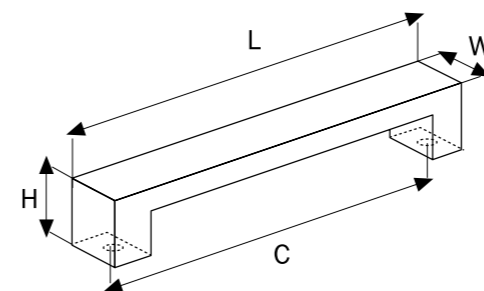

Material
Zinc Alloy

Code	Length	Central	Width	Height
A357128	138 mm	128 mm	22 mm	29 mm
A357096	106 mm	96 mm	22 mm	29 mm
A357032	44 mm	32 mm	22 mm	24 mm