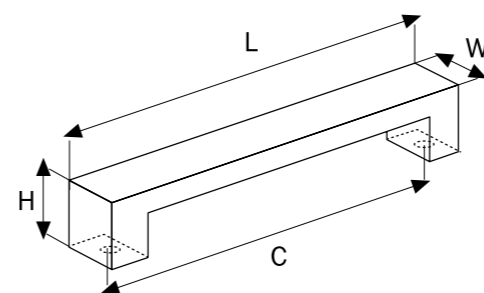

STANDARD COLOURS

Code	Length	Central	Width	Height
A1111320	380 mm	320 mm	17 mm	30 mm
A1111160	220 mm	160 mm	17 mm	30 mm
A4111016	40 mm	16 mm	17 mm	26 mm