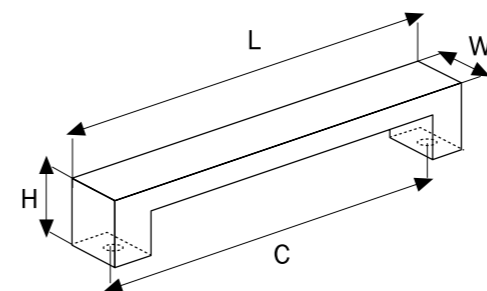

Material
Zinc Alloy

Code	Length	Central	Width	Height
A1206192	224 mm	192 mm	64 mm	26 mm
A1206160	224 mm	160 mm	64 mm	26 mm
A1206064	128 mm	64 mm	64 mm	26 mm
A4206032	64 mm	32 mm	64 mm	26 mm