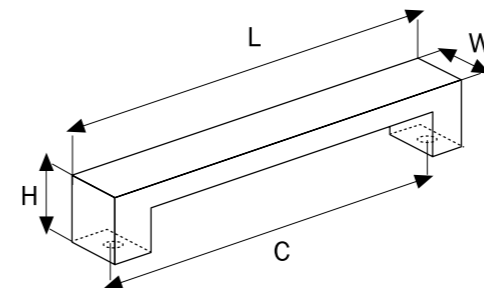

STANDARD COLOURS

Code	Length	Central	Width	Height
A1217064	110 mm	64 mm	74 mm	26 mm
A1199064	110 mm	64 mm	74 mm	26 mm

**A 1200224**  
**A 4200032**

Material  
Zinc Alloy

STANDARD COLOURS

Code	Length	Central	Width	Height
A1200224	280 mm	224 mm	28 mm	26 mm
A4200032	99 mm	32 mm	46 mm	26 mm