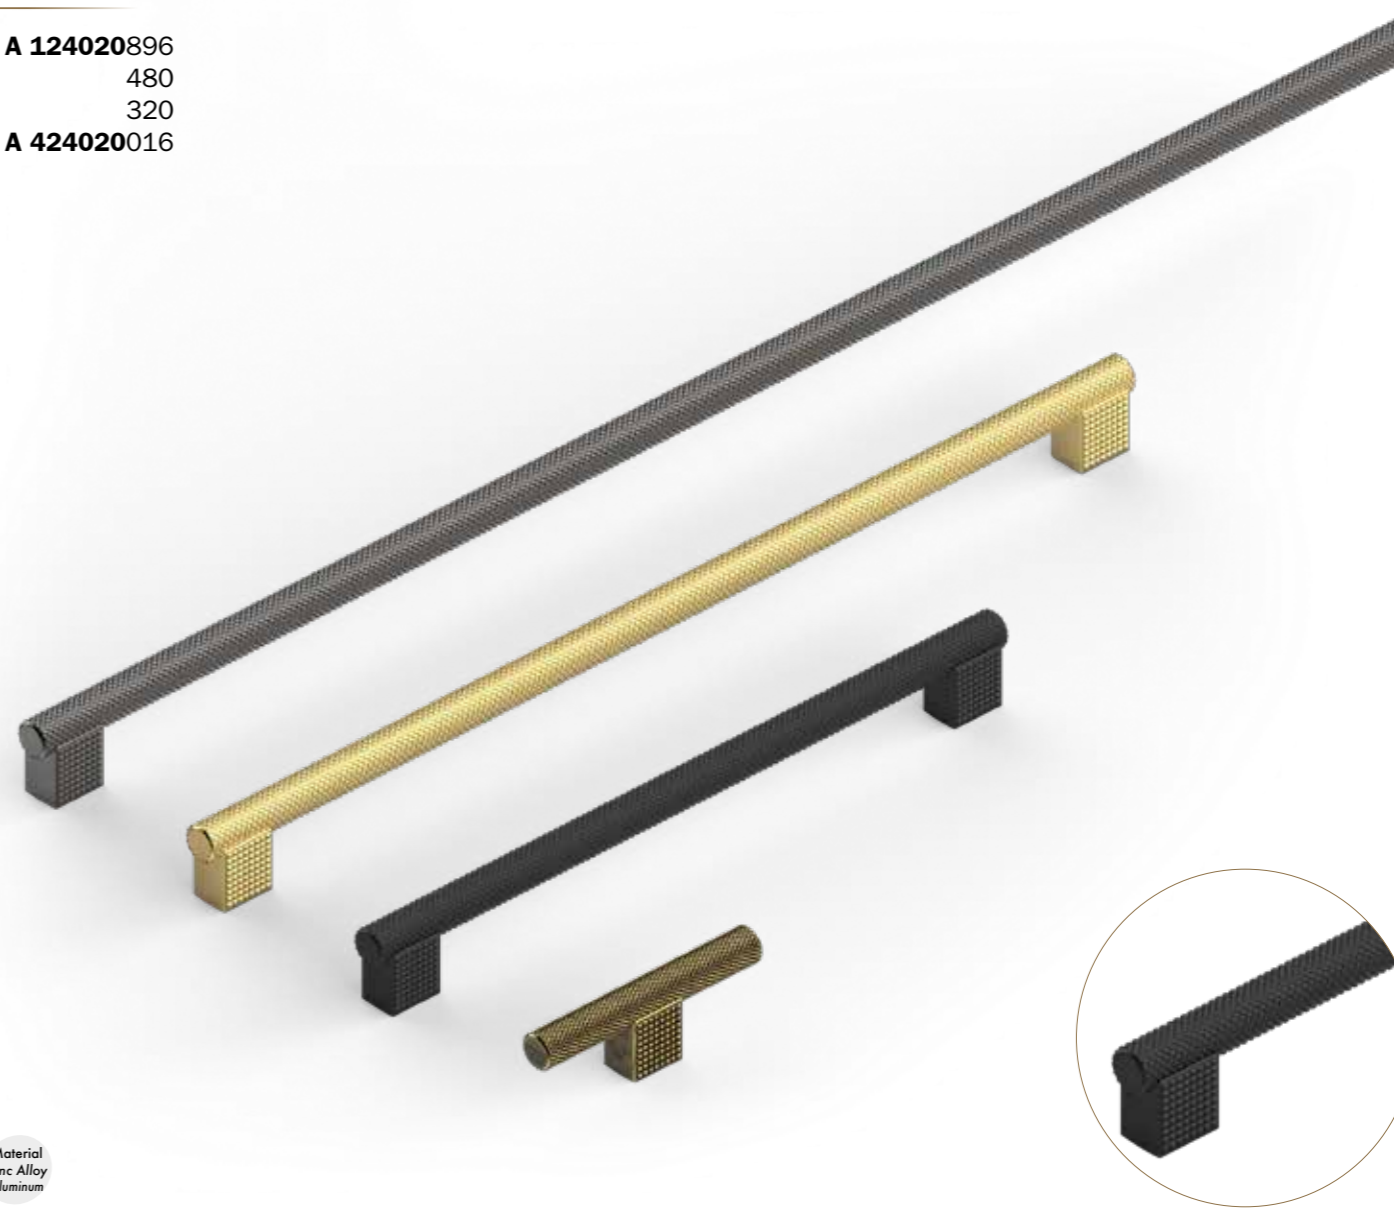

**A 124020896**  
480  
320  
**A 424020016**

Material  
Zinc Alloy  
Aluminum

Code	Length	Central	Width	Height
<b>A124020896</b>	916 mm	896 mm	16 mm	38 mm
<b>A124020480</b>	500 mm	480 mm	16 mm	38 mm
<b>A124020320</b>	340 mm	320 mm	16 mm	38 mm
<b>A424020016</b>	116 mm	16 mm	16 mm	38 mm