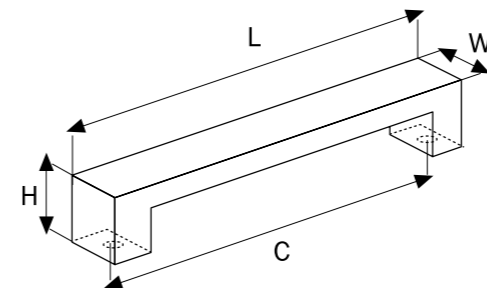

Material
Zinc Alloy

Code	Length	Central	Width	Height
A355128	166 mm	128 mm	32 mm	26 mm
A355096	134 mm	96 mm	32 mm	26 mm
A355025	64 mm	-	32 mm	26 mm