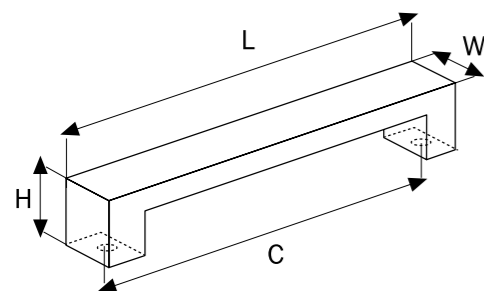

STANDARD COLOURS

Code	Length	Central	Width	Height
A1203192	224 mm	192 mm	64 mm	26 mm
A1203160	224 mm	160 mm	64 mm	26 mm
A1203064	128 mm	64 mm	64 mm	26 mm
A4203032	64 mm	32 mm	64 mm	26 mm