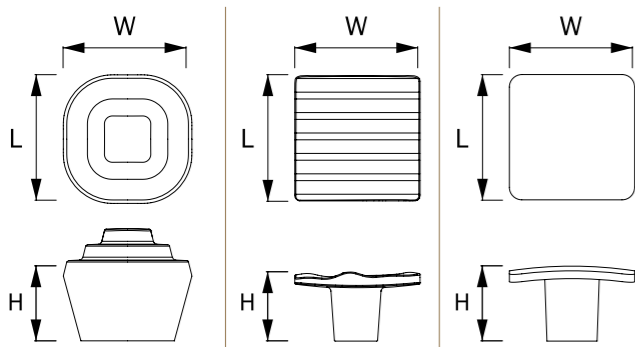

**A 4236002**

**A 465025**

**A 436025**

Material  
Zinc Alloy  
Aluminum

**OPTIONAL COLOURS**

**STANDARD COLOURS**

Code	Length	Central	Width	Height	Colour
A4180016	34 mm	16 mm	34 mm	30 mm	MP02/MP08/PC24/MP35/PC35/MP11/MP30
A465025	44 mm	-	39 mm	24 mm	MP02/PC05/MP08/MP19/PC24/MP11/PC01
A436025	40 mm	-	44 mm	24 mm	MP02/PC05/MP08/MP10/MP11/PC24/MP27/PC27/MP30