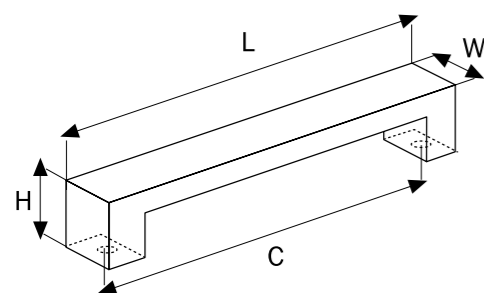

**A 126620800**  
384  
224

Material  
Zinc Alloy  
Aluminum

Code	Length	Central	Width	Height
A126620800	916 mm	800 mm	16 mm	38 mm
A126620384	500 mm	384 mm	16 mm	38 mm
A126620224	340 mm	224 mm	16 mm	38 mm