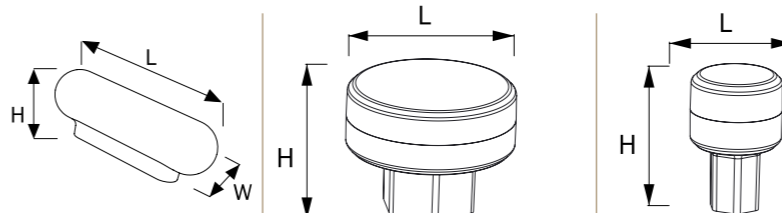

OPTIONAL COLOURS

STANDARD COLOURS

Code	Length	Central	Width	Height	Colour
A4127032	60 mm	32 mm	16 mm	20 mm	MP02/MP08/MP11/PC24/PC35/MP35
A4126002	40 mm	-	40 mm	30 mm	MP02/MP08/MP11/MP19/PC24/PC35/MP17
A4126001	20 mm	-	20 mm	30 mm	MP02/MP08/MP11/MP19/PC24/MP35/PC35/MP17

A 4127032

A 4126002

A 4126001