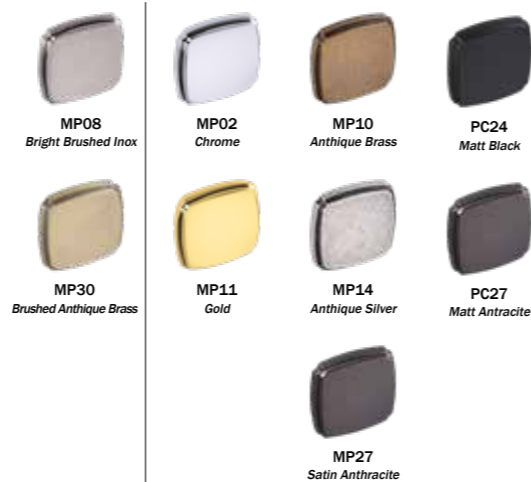

OPTIONAL COLOURS

STANDARD COLOURS