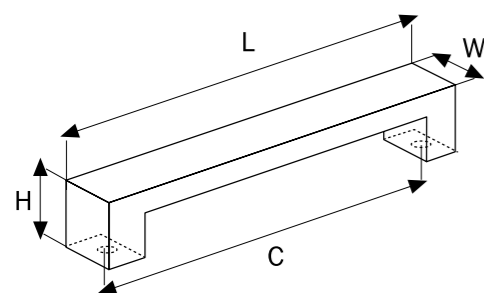

Material
Zinc Alloy

Code	Length	Central	Width	Height
A1177064	100 mm	64 mm	40 mm	22 mm
A4177032	80 mm	32 mm	35 mm	22 mm