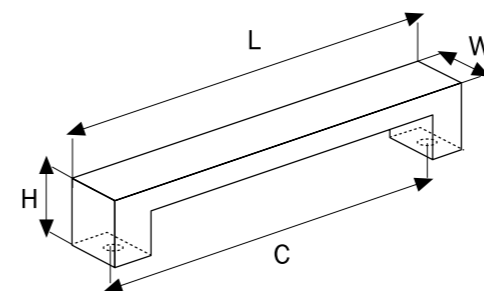

Material
Zinc Alloy

Code	Length	Central	Width	Height
A1171160	190 mm	160 mm	52 mm	16 mm