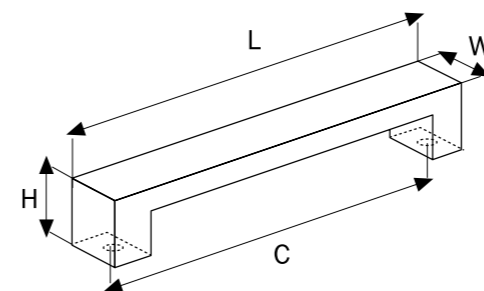

OPTIONAL COLOURS

STANDARD COLOURS

Code	Length	Central	Width	Height
B866224	263 mm	224 mm	10 mm	28 mm
B866160	182 mm	160 mm	10 mm	25 mm