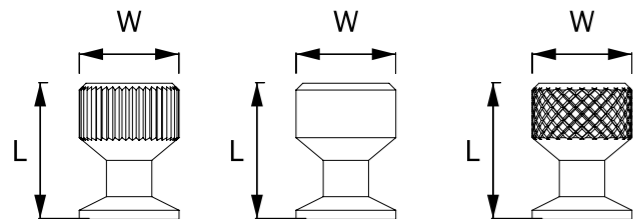

OPTIONAL COLOURS

STANDARD COLOURS

**B 4235001**  
**B 4238001**  
**B 4254001**

**B 4254001**

**B 4238001**

**B 4235001**

Material  
Aluminum

Code	Width	Height
<b>B4235001</b>	22 mm	30 mm
<b>B4238001</b>	22 mm	30 mm
<b>B4254001</b>	22 mm	30 mm