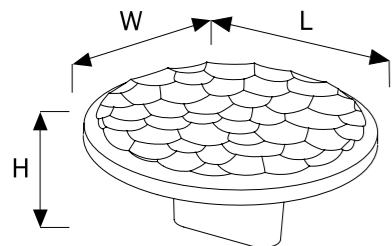

A 4196016

Material  
Zinc Alloy

STANDARD COLOURS

Code	Length	Central	Width	Height
A4196016	60 mm	16 mm	60 mm	26 mm

A 4195016

Material  
Zinc Alloy

STANDARD COLOURS

Code	Length	Central	Width	Height
A4195016	60 mm	16 mm	60 mm	26 mm